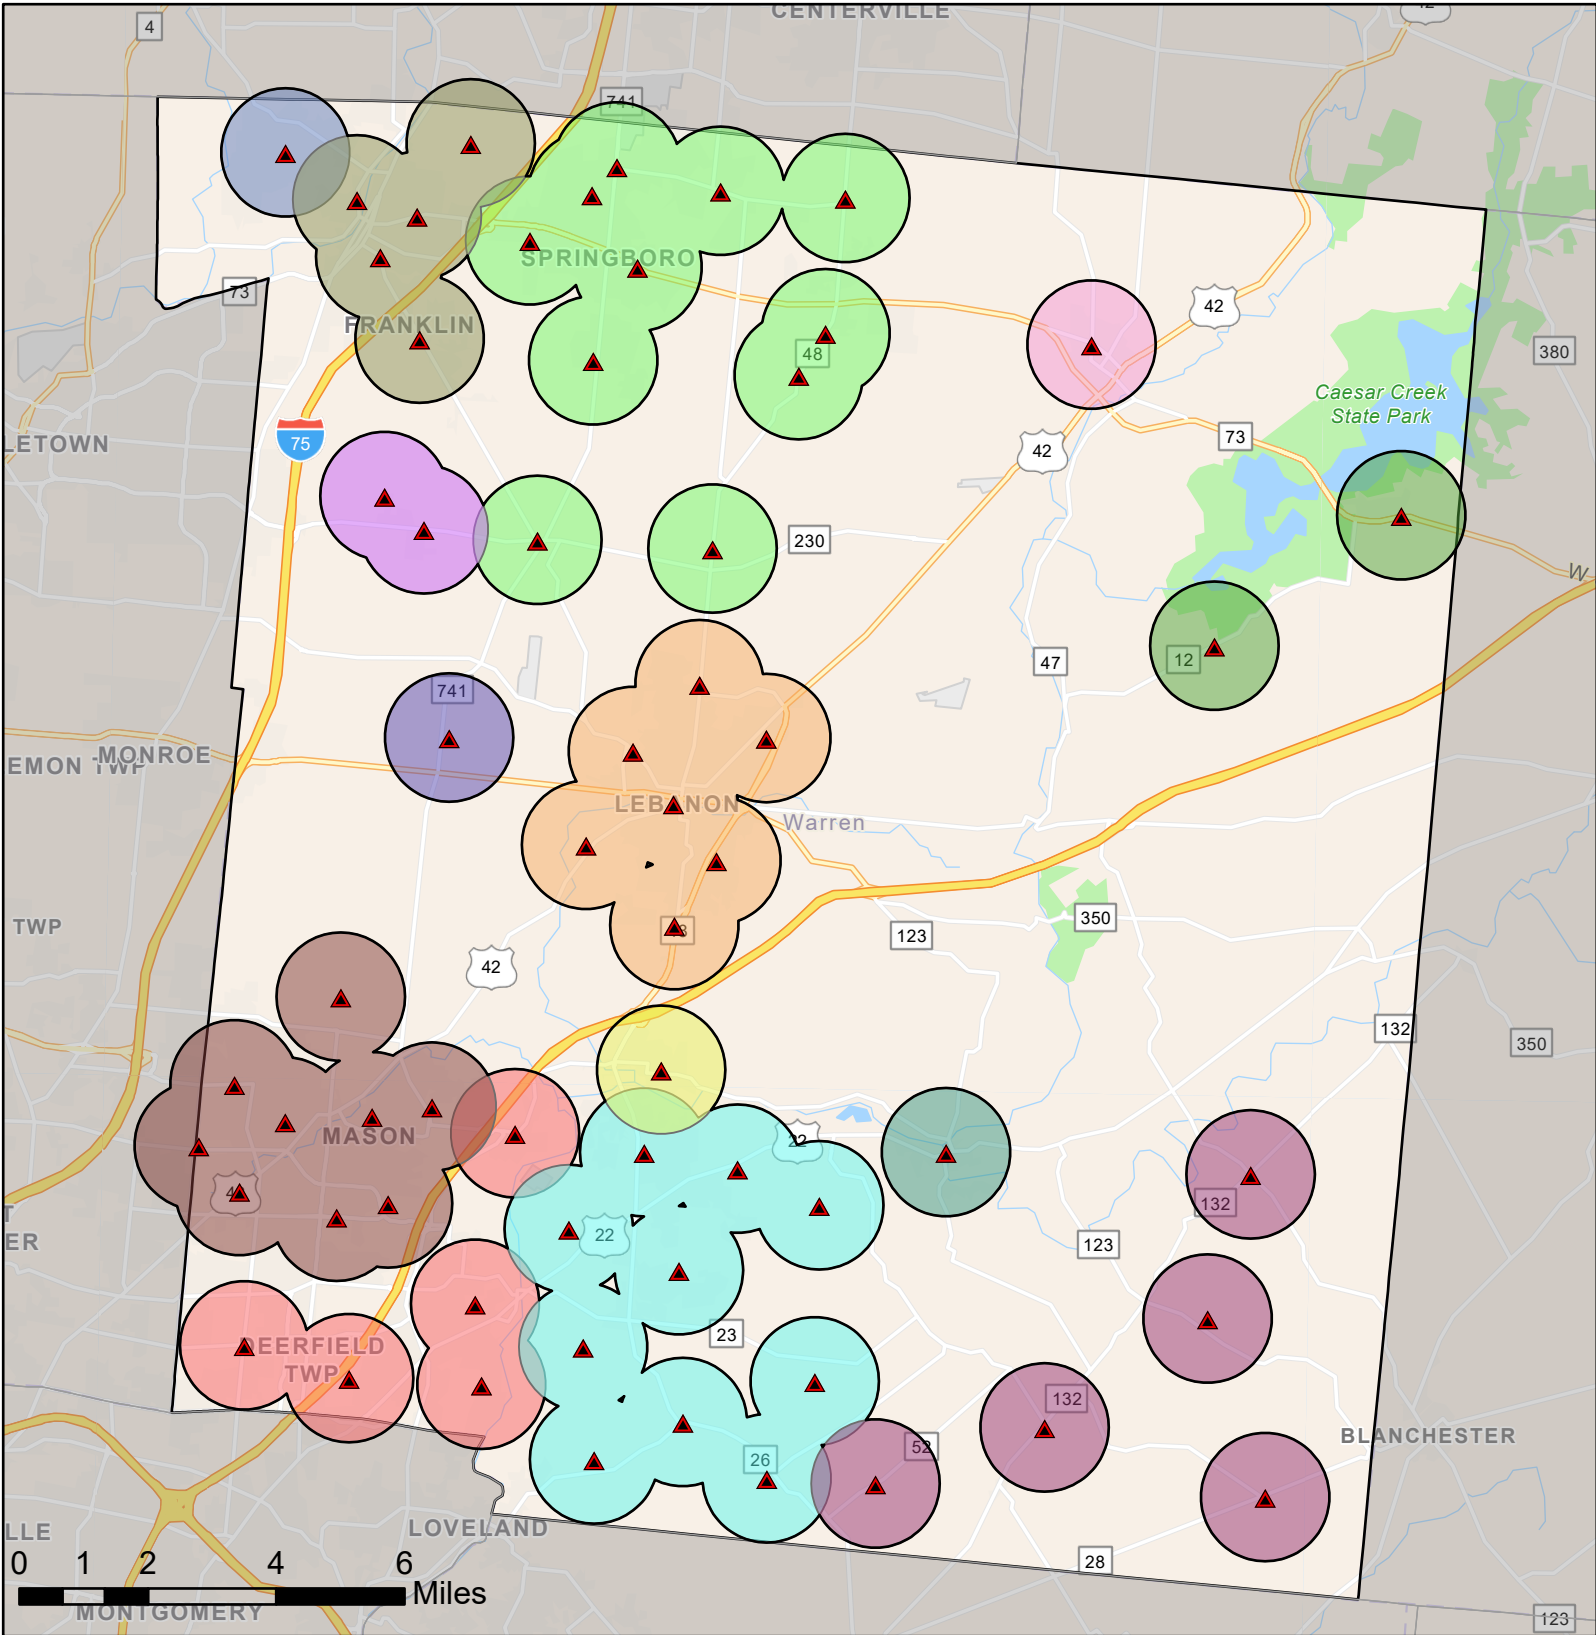

# Outdoor Warning Sirens

## 1-Mile Radius

### Municipality

- |                       |              |               |             |
|-----------------------|--------------|---------------|-------------|
| Carlisle              | Franklin Twp | Mason         | Turtlecreek |
| Clearcreek/Springboro | Hamilton Twp | Massie Twp    | Waynesville |
| Deerfield Twp         | Harlan Twp   | Morrow        |             |
| Franklin              | Lebanon      | South Lebanon |             |

Date Exported: 08/15/2023 10:13

Service Layer Credits: Esri, HERE, Garmin, SafeGraph, METI/NASA, USGS, EPA, NPS, USDA