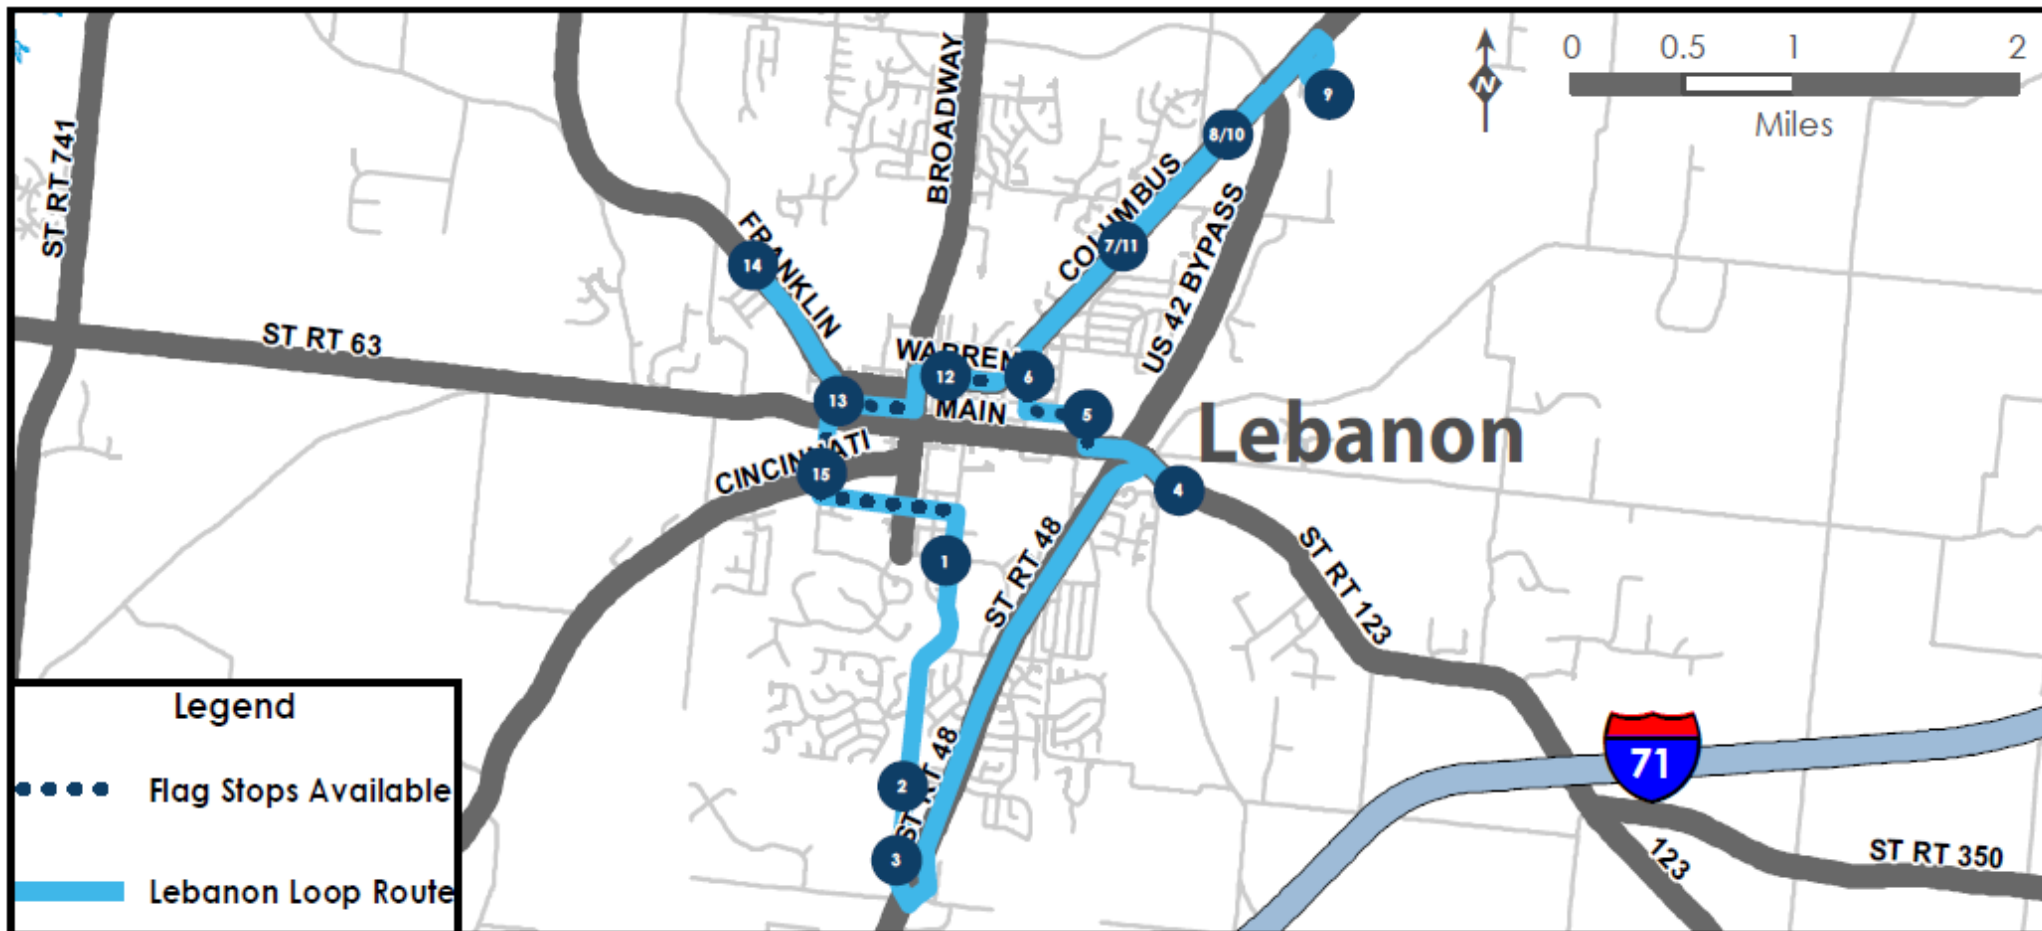

### **Where can I board the bus?**

Along with the numbered stops, boarding buses is permitted anywhere along the flag stop areas where traffic conditions permit and the bus can safely pull out of traffic. To flag a bus, simply wave at the driver and the bus will pull over and allow you to board.

### **How to request a route deviation**

Route deviations are available up to 3/4 mile from the mapped route. Due to time constraints please call no less than (2) business days prior to your requested deviation. Deviations are subject to availability and are not guaranteed.

**Monday through Friday**

1	Warren County Gov't Campus	9:30 AM	11:00 AM	12:30 PM	2:00 PM	3:30 PM
2	YMCA	9:42 AM	11:12 AM	12:42 PM	2:12 PM	3:42 PM
3	Rural King	9:46 AM	11:16 AM	12:46 PM	2:16 PM	3:46 PM
4	Goodwill	9:54 AM	11:24 AM	12:54 PM	2:24 PM	3:54 PM
5	Colony Square Plaza	10:01 AM	11:31 AM	1:01 PM	2:31 PM	4:01 PM
6	Mound St. Stop	10:07 AM	11:37 AM	1:07 PM	2:37 PM	4:07 PM
7	Columbus & Lakeside, NB*	10:14 AM	11:44 AM	1:14 PM	2:44 PM	4:14 PM
8	Kroger NB*	10:19 AM	11:49 AM	1:19 PM	2:49 PM	4:19 PM
9	Walmart	10:25 AM	11:55 AM	1:25 PM	2:55 PM	4:25 PM
10	Kroger, SB*	10:32 AM	12:02 PM	1:32 PM	3:02 PM	4:32 PM
11	Columbus & Lakeside, SB*	10:40 AM	12:10 PM	1:40 PM	3:10 PM	4:40 PM
12	Broadway & Warren	10:45 AM	12:15 PM	1:45 PM	3:15 PM	4:45 PM
13	West Street Apartments	10:49 AM	12:19 PM	1:49 PM	3:19 PM	4:49 PM
14	Franklin Rd & Yale	10:52 AM	12:22 PM	1:52 PM	3:22 PM	4:52 PM
15	Concord Square Apartments	10:57 AM	12:27 PM	1:57 PM	3:27 PM	4:57 PM

**WARREN COUNTY TRANSIT  
LEBANON LOOP**

**Lebanon Loop Fares**

**\$3.00 / Regular Fare**  
**\$1.50 / For qualifying elderly & disabled**

Call 513-695-1259 for information on receiving discounted rate.

All fares must be exact change only.