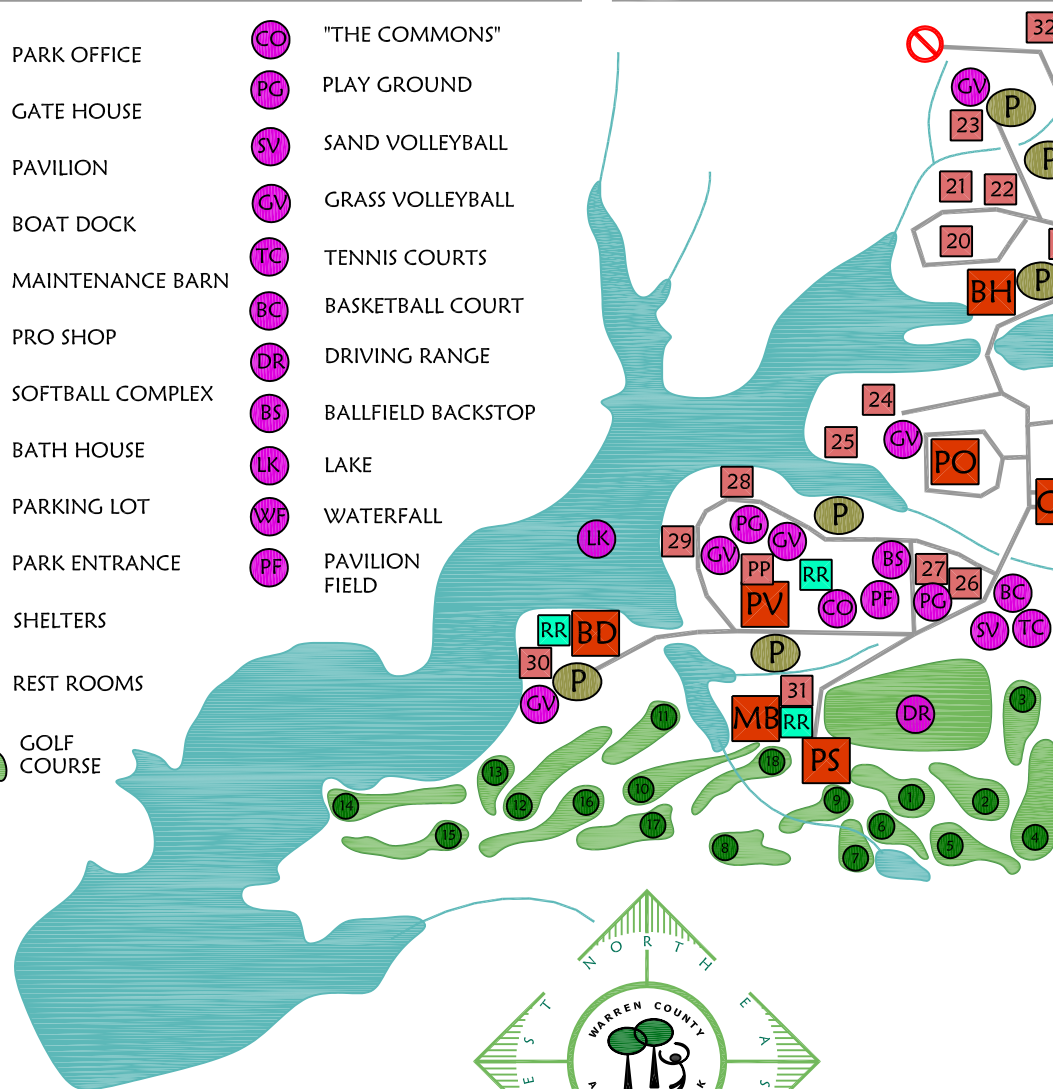

WARREN COUNTY ARMCO PARK MAP GUIDE

FACILITY LEGEND

-  PARK OFFICE
-  GATE HOUSE
-  PAVILION
-  BOAT DOCK
-  MAINTENANCE BARN
-  PRO SHOP
-  SOFTBALL COMPLEX
-  BATH HOUSE
-  PARKING LOT
-  PARK ENTRANCE
-  SHELTERS
-  REST ROOMS
-  GOLF COURSE
-  "THE COMMONS"
-  PLAY GROUND
-  SAND VOLLEYBALL
-  GRASS VOLLEYBALL
-  TENNIS COURTS
-  BASKETBALL COURT
-  DRIVING RANGE
-  BALLFIELD BACKSTOP
-  LAKE
-  WATERFALL
-  PAVILION FIELD

GREEN TREE ROAD

OFFICE NUMBER
513.695.3980

AMENITY LEGEND

-  SHELTER NUMBER
-  SHELTER TYPE
-  TABLES IN/NEAR SHELTER
-  ELECTRIC AVAILABLE
-  LARGE GRILL
-  SMALL GRILL
-  SWING SET
-  HORSESHOE PIT
-  FIRE PIT

99	A	1/0							
1	D	1/0							
2	D	1/0							
3	D	1/0							
4	D	1/0							
5	C	5/0							
6	D	1/0							
7	D	1/0							
8	D	1/3							
9	A	5/5							
10	D	1/0							
11	D	1/0							

99	A	1/0							
12	D	1/0							
13	D	1/1							
14	D	1/0							
15	C	5/4							
16	C	3/0							
17	C	5/3							
18	C	5/1							
19	B	6/4							
20	B	6/0							
21	B	6/0							
22	B	5/1							
23	B	8/2							
24	A	8/4							
25	B	5/0							
26	A	6/4							
27	A	6/4							
28	A	8/4							
29	A	6/2							
30	E	5/3							
31	E	8/4							
32	B	11/6							
33	A	9/1							
PP	A	6/0	