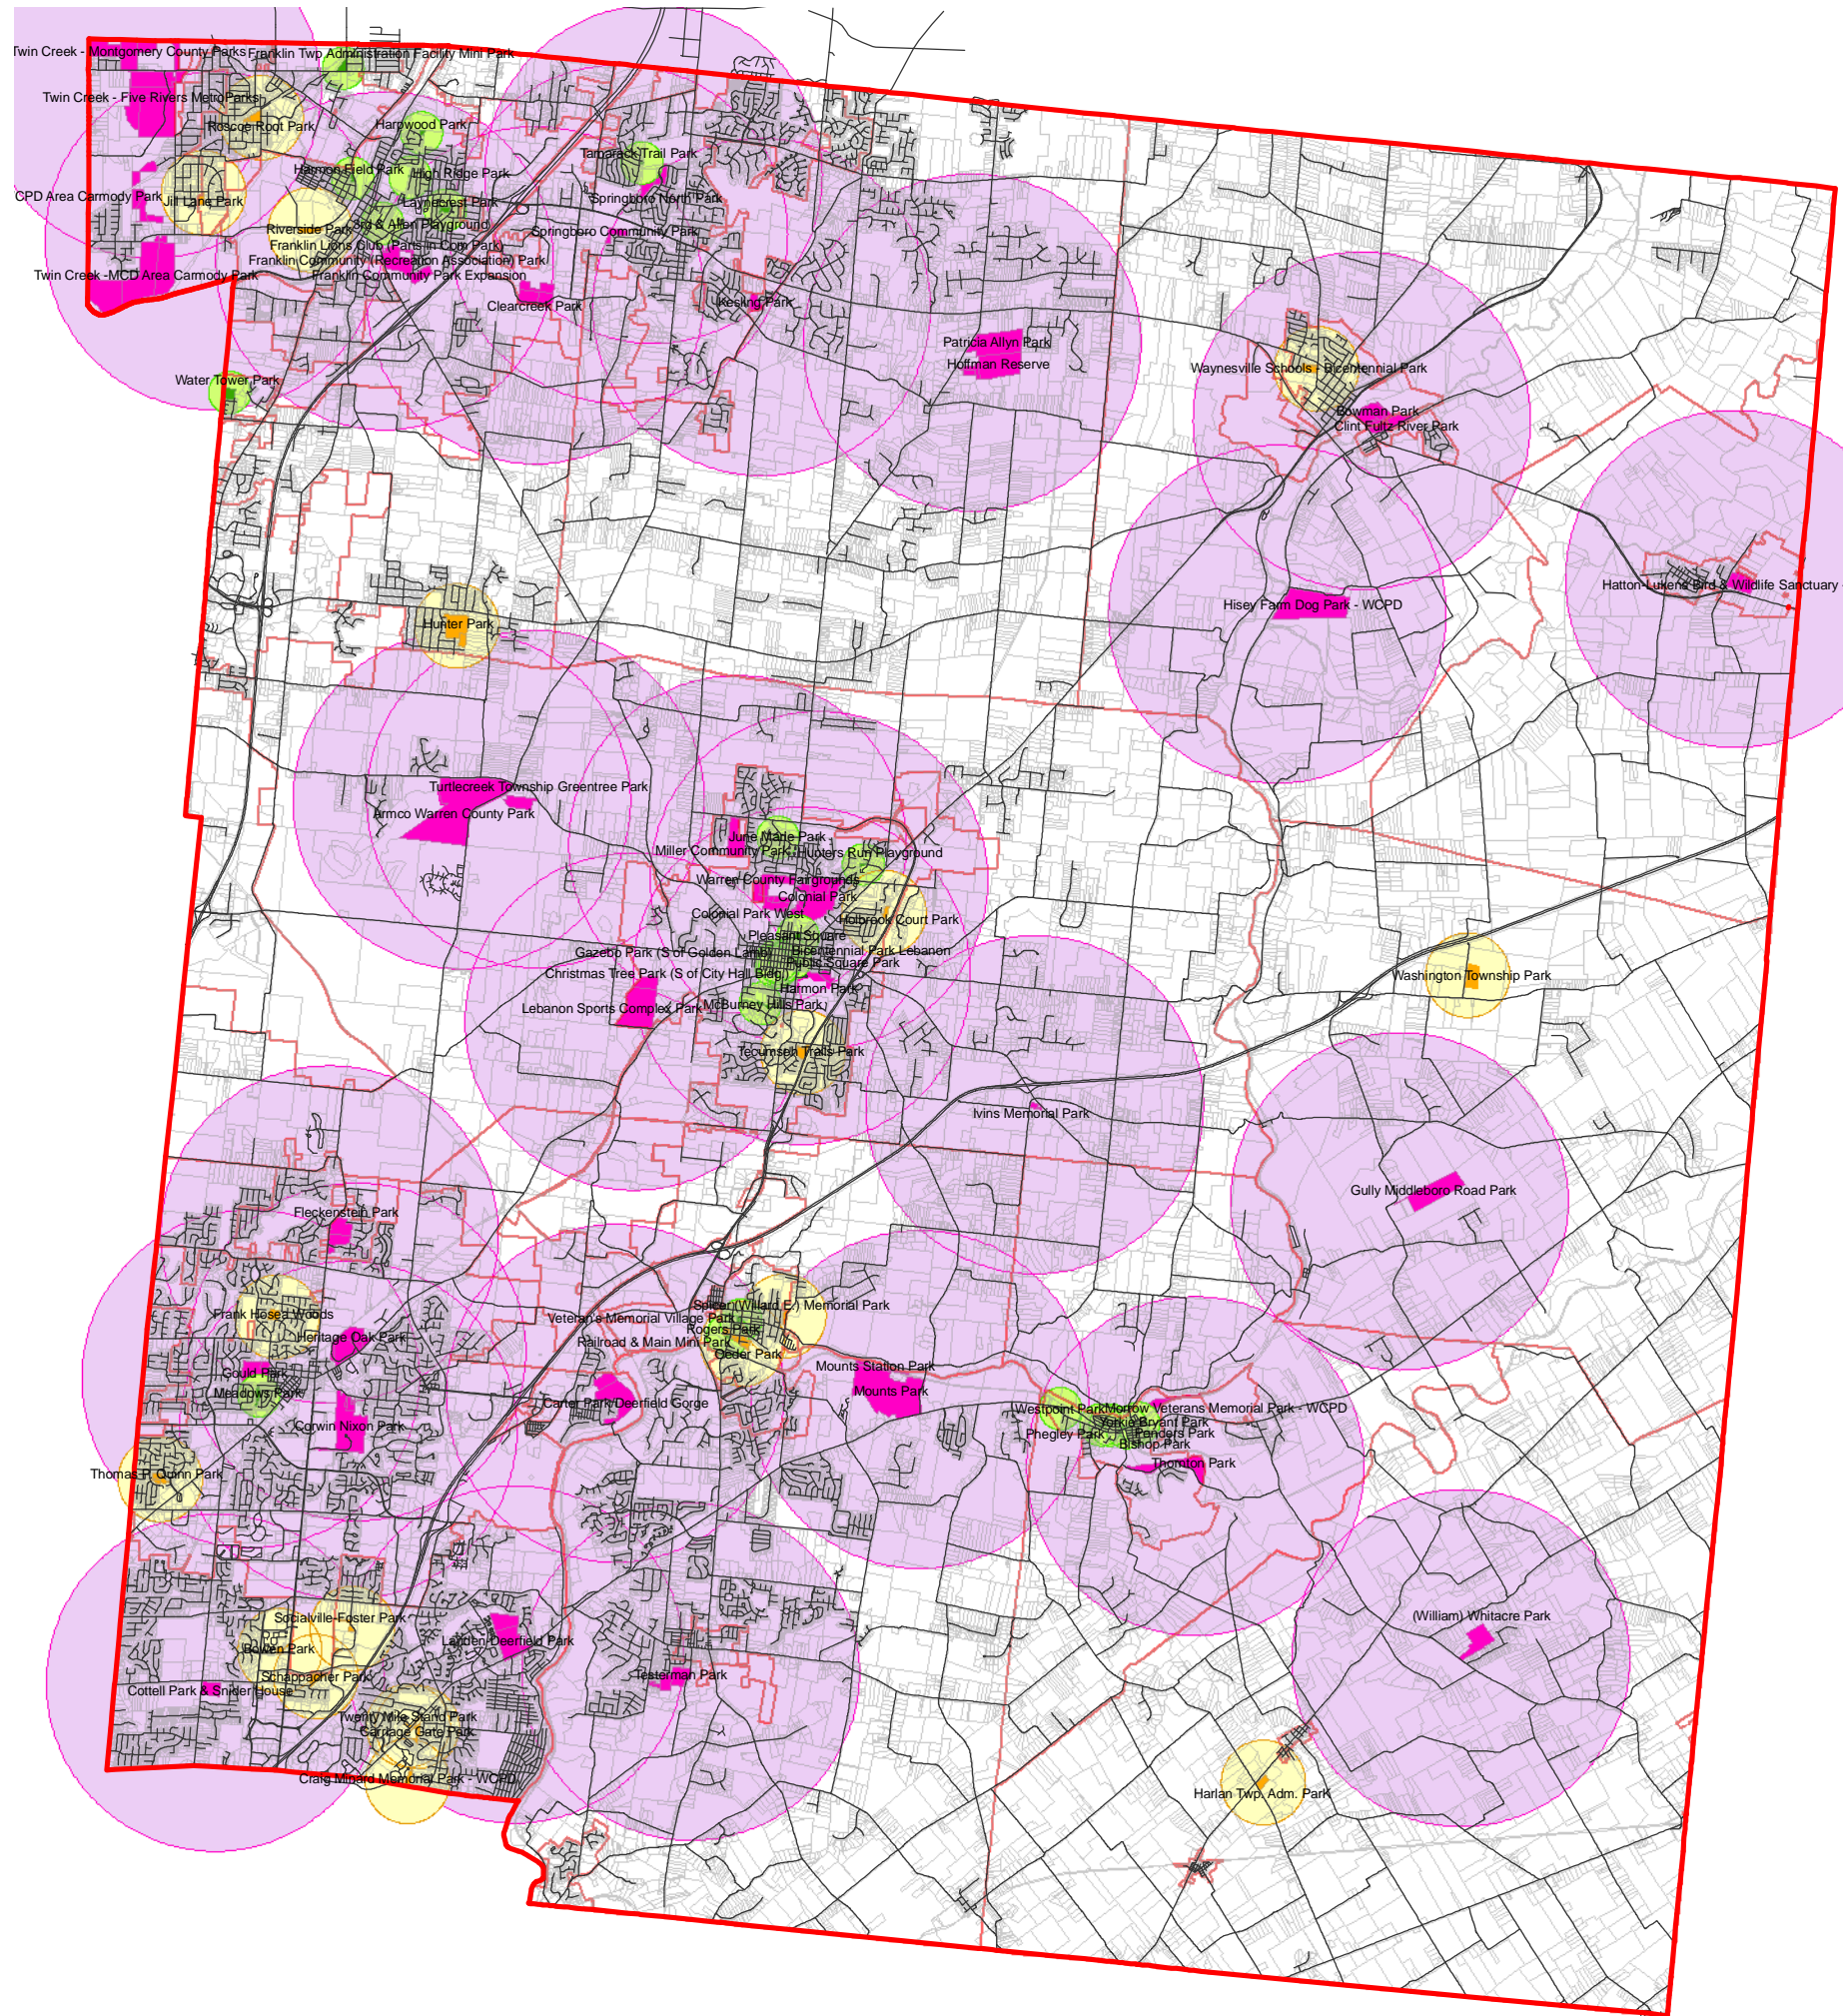

# Warren County Existing Parks Service Areas Map (Of Community, Neighborhood and Mini Parks)

**Community Parks**  
(2 Mile Standard Service Area Radius)

**Neighborhood Parks**  
(1/2 Mile Standard Service Area Radius)

**Mini Parks**  
(1/4 Mile Standard Service Area Radius)

County Boundary

Local Jurisdiction Boundaries

Public Roads

Property Lines

Scale: 1 Inch = 12,000 Feet